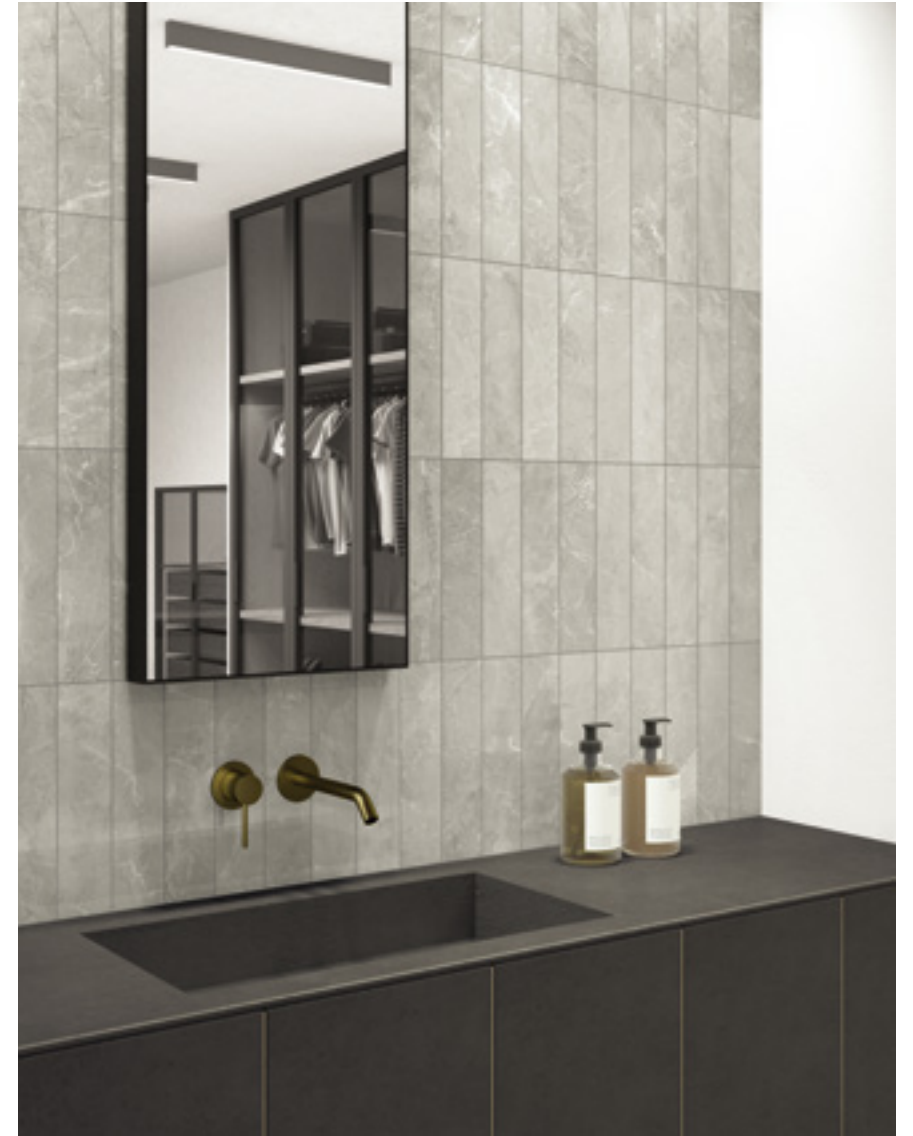

GREY MARBLE
polished 7,4x30 _ 3"x12"