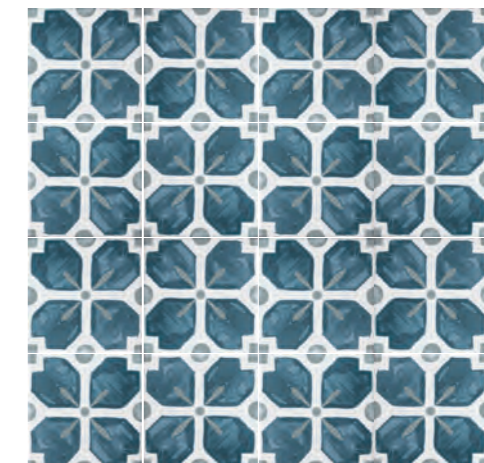

Memory 04 Sky & Seasons Grey  
15x15 cm\_5,9"x5,9"

Memory 04 Sky  
15x15 cm\_5,9"x5,9"

Memory 04 Blue & Seasons Grey  
15x15 cm\_5,9"x5,9"

Memory 04 Blue  
15x15 cm\_5,9"x5,9"

Memory 05 Blue\_15x15 cm\_5,9"x5,9"

Compositions

Memory 05 Beige & Seasons White  
15x15 cm\_5,9"x5,9"

Memory 05 Beige  
15x15 cm\_5,9"x5,9"

Memory 05 Sky & Seasons White  
15x15 cm\_5,9"x5,9"

Memory 05 Sky  
15x15 cm\_5,9"x5,9"

Memory 05 Blue  
15x15 cm\_5,9"x5,9"