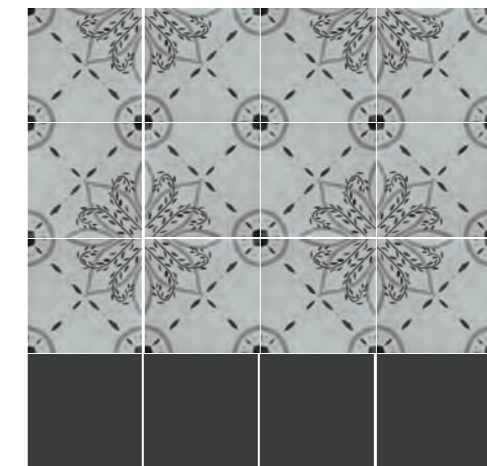

Seasons 04 Noir & Seasons Noir
15x15 cm_5,9"x5,9"