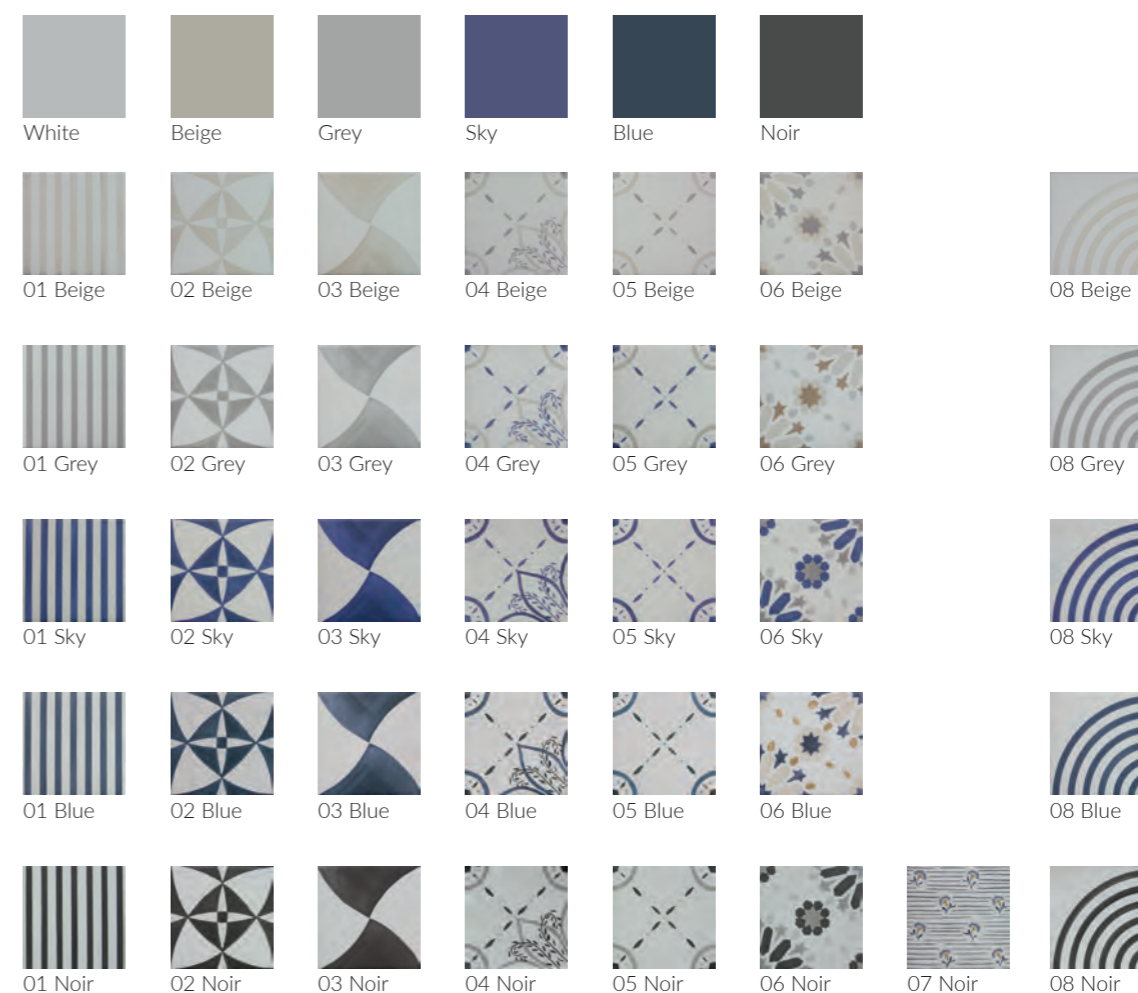

SEASONS

P.16